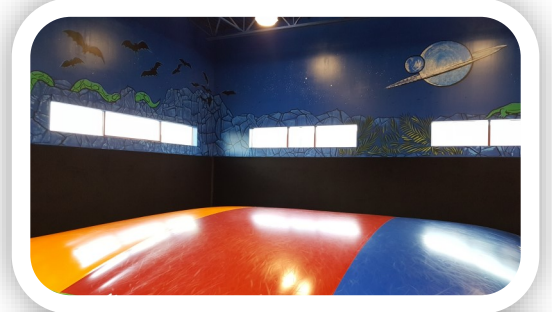

Fun-tastic Time for All

Get Lost in Fun!!!

Hey everyone! You don't have to wait for good weather to go outside and play. We have **SPRING, SUMMER, FALL & WINTER** all year long! *Your outdoor playland... indoors!* Kids of all ages can have a fun-tastic time.

- ★ **Ballocity**
- ★ **Playsets**
- ★ **Fun Maze**
- ★ **Inflatable Jumpers**
- ★ **Foam Pit**
- ★ **Jumping Pillow**
- ★ **Toddler Area**
- ★ **Arcade**
- ★ **Laser Maze**
- ★ **Birthday Parties**
- ★ **Special Events**
- ★ **Private Party Rooms**
- ★ **Snack Area**