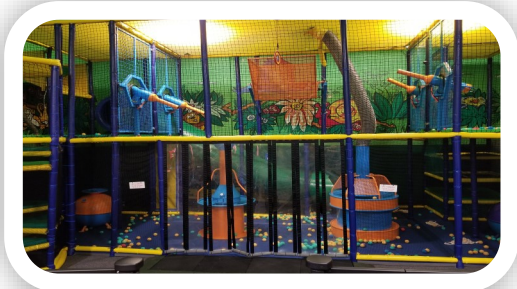

Fun-tastic Time for All

Get Lost in Fun!!!

Hey everyone! You don't have to wait for good weather to go outside and play. We have **SPRING, SUMMER, FALL & WINTER** all year long! *Your outdoor playland... indoors!* Kids of all ages can have a fun-tastic time.

- ★ **Ballocity**
- ★ **Playsets**
- ★ **Fun Maze**
- ★ **Inflatable Jumpers**
- ★ **Foam Pit**
- ★ **Jumping Pillow**
- ★ **Toddler Area**
- ★ **Arcade**
- ★ **Laser Maze**
- ★ **Birthday Parties**
- ★ **Special Events**
- ★ **Private Party Rooms**
- ★ **Snack Area**